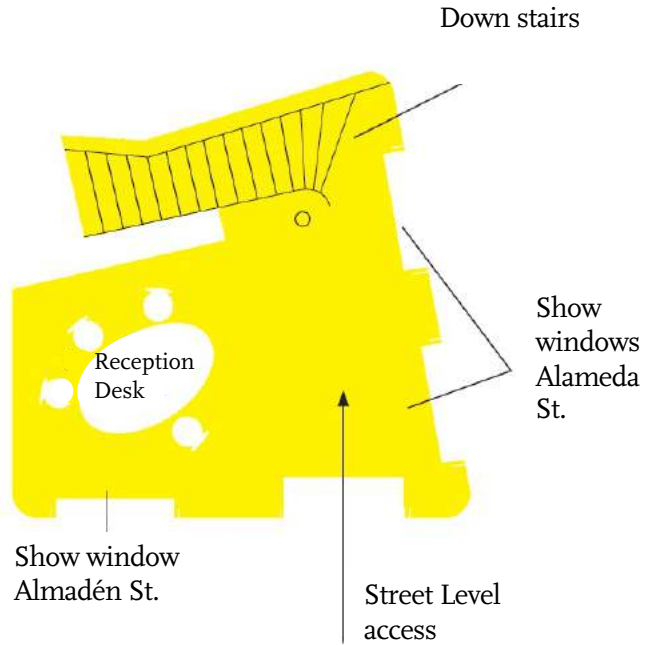

**Nearest metro: La Estación del Arte*

USE AND EQUIPMENT

Ideal for:

- + Exhibitions
- + Launches
- + Filming
- + Performances
- + Creative meetings

Equipment:

- + WI-FI
- + Room layout to your specification.
- + Monbull flip-chart / notepad and pencils.
- + Built-in projector and screens in the main room.
- + Reception and greeting of guests at the entrance and exit.
- + Air conditioning and central heating.
- + Coffee, tea, milk, and water.

Extras

You can order catering, decoration, and special technology.

INFORMATION

Dimensions and capacity

+ 150 sq. m. spread across two floors, the upper floor being open-plan (approx. 24 sq. m.) while the lower floor is divided into five rooms, two bathrooms, three storerooms, and a fully-equipped office.

+ 45 people in cocktail or exhibition format

+ 14 people in conference format in the main room

+ 8-10 people sitting around a presidential table in the white room

+ 12 people in showroom format

+ 8 people for a meeting in the lounge

Almadén 19

TOP FLOOR
entrance from the street

GROUND FLOOR

monbull.

Almadén 19

We have a team of experts that will help you to plan the layout of the space to ensure your event is a success.

We are at your disposal to resolve any doubts you may have.