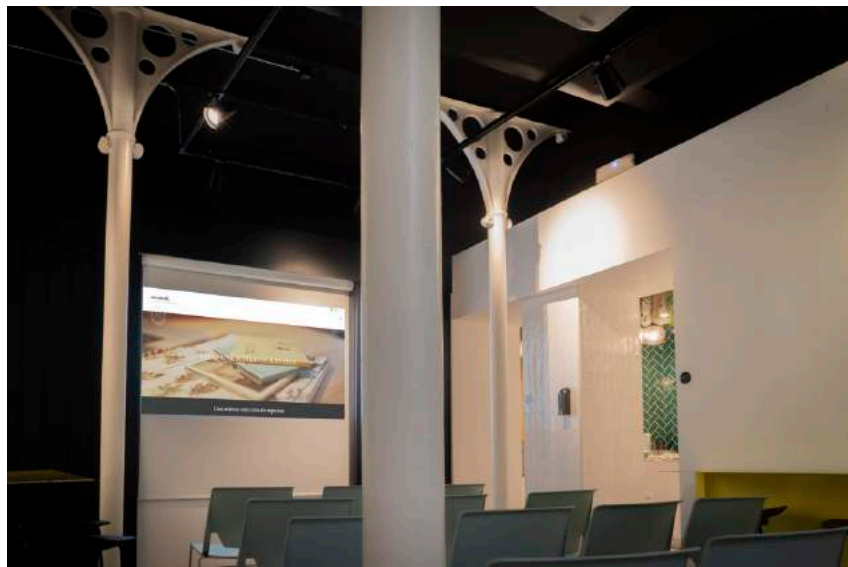

monbull.

Almadén 19