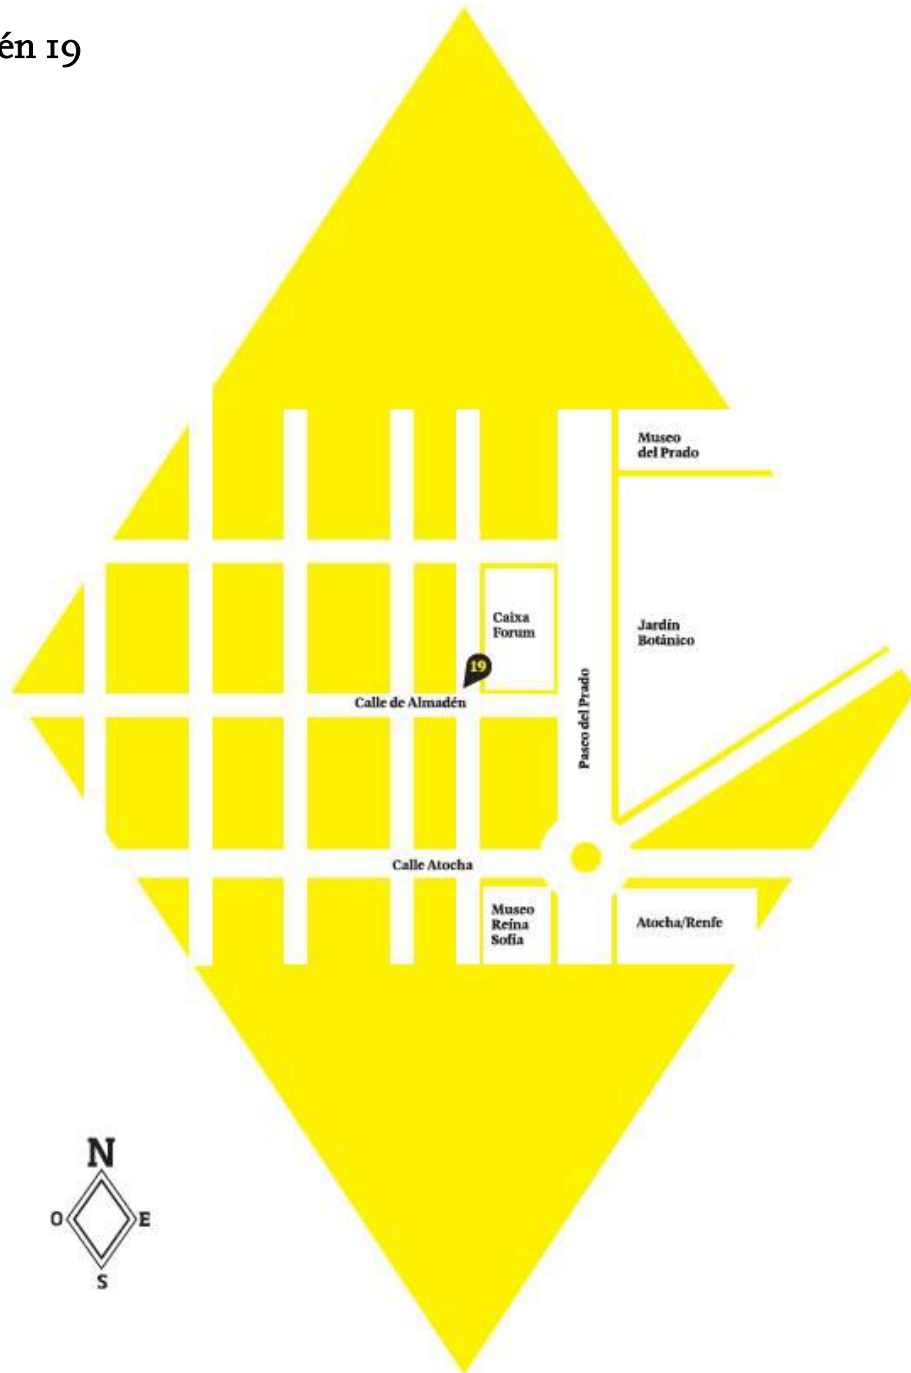

monbull.

ALMADÉN, 19
Inspires originality

monbull.

Almadén 19

ALMADÉN

Located in Las Letras Quarter, at the heart of Madrid's Arts Promenade, this site enjoys a privileged location close to Caixa Fórum, with street-level access and three show windows.

Almadén 19

TOP FLOOR
entrance from the street

GROUND FLOOR

monbull.

Almadén 19

We have a team of experts that will help you to plan the layout of the space to ensure your event is a success.

We are at your disposal to resolve any doubts you may have.